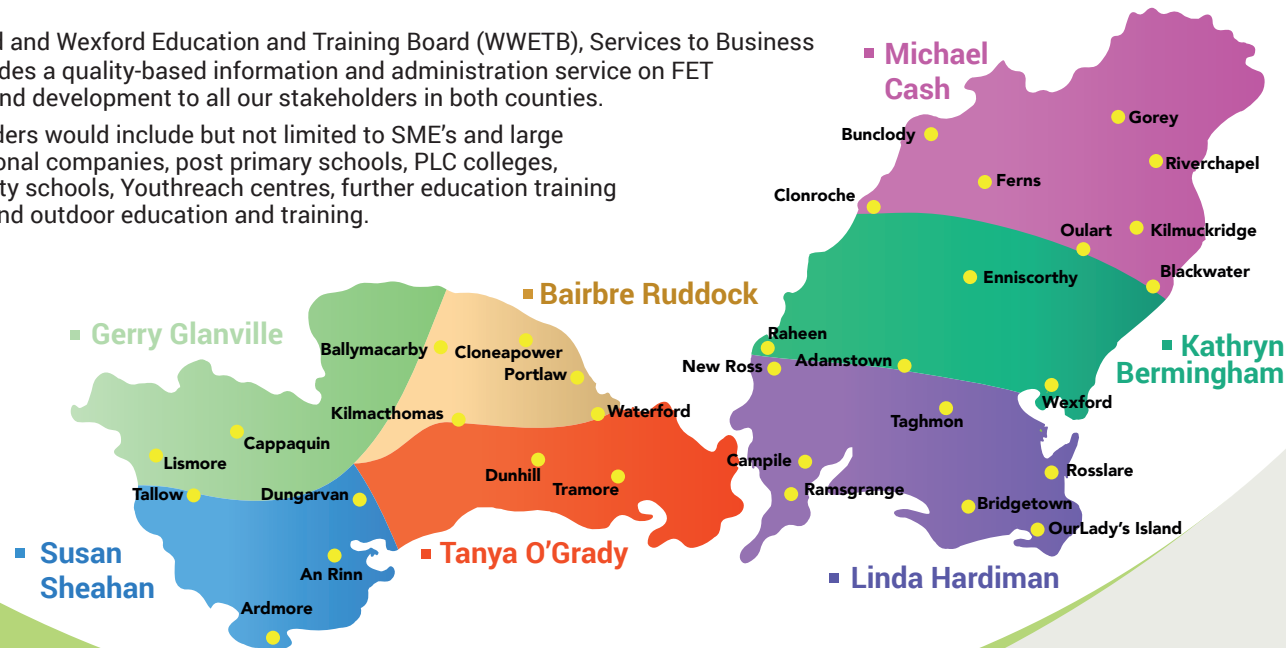

Waterford and Wexford Education and Training Board (WWETB), Services to Business unit provides a quality-based information and administration service on FET training and development to all our stakeholders in both counties.

Stakeholders would include but not limited to SME's and large multinational companies, post primary schools, PLC colleges, community schools, Youthreach centres, further education training centres and outdoor education and training.